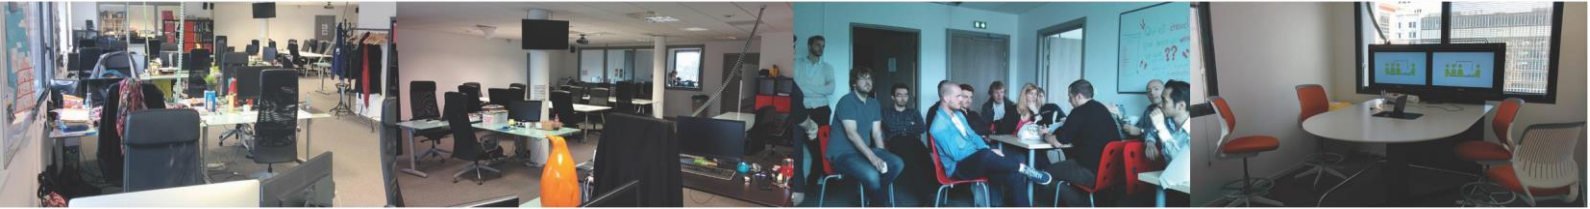

### La Plage Rivétoile

The **Flex** concept is a rental for the day of a working space (desk) adapted for short-term tasks. It includes:

- a **shared desk** for the day
- a **high-speed Internet access** as well as a **Wi-Fi connection**
- fair use\* access to **printers and scanners**
- **all the coffee you want**
- **free access to the relaxing space and the cafeteria**

### La Plage du **Shadok**

The **Flex** concept is a rental for the day of a working space (desk) adapted for short-term tasks. It includes:

- a **shared desk** for the day
- a **high-speed Internet access** as well as a **Wi-Fi connection**
- fair use\* access to **printers and scanners**
- **all the coffee you want**
- **free access to the relaxing space and the cafeteria**